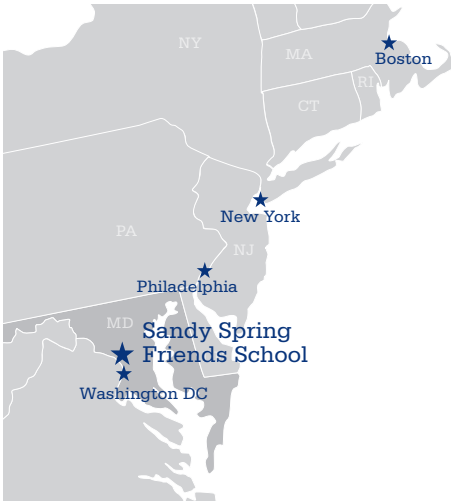

Sandy Spring Friends School

Sandy Spring, Maryland

Address

16923 Norwood Road
Sandy Spring, Maryland 20860
www.ssfs.org

Founded: 1961

Enrollment

Day and Boarding School (approx. 90 boarding students)

Grades

Location

Sandy Spring Friends School is located in the rural community of Sandy Spring, only 15 miles from Washington, DC.

Airport

Baltimore Washington International Airport (BWI)

Climate

Four seasons - moderate temperatures with mild winters

College Acceptances

Adelphi University
 Albright College
 Alfred University
 American University
 Bard College
 Boston College
 Boston University
 Bowdoin College
 Carnegie Mellon University
 Case Western Reserve
 Clemson University
 Colgate University
 Cornell University
 DePaul University
 Drew University
 Drexel University
 Duquesne University
 Elon University
 Emerson College
 Emory University
 Fashion Institute of Technology
 Fordham University
 Franklin and Marshall College
 George Mason University
 Georgetown University

University of San Diego
 University of South Carolina
 University of South Florida
 University of Southern California
 University of the Arts
 University of the South
 University of Texas
 University of Wisconsin
 Vanderbilt University
 Villanova University
 Virginia Commonwealth University
 Wesleyan University
 Yale University